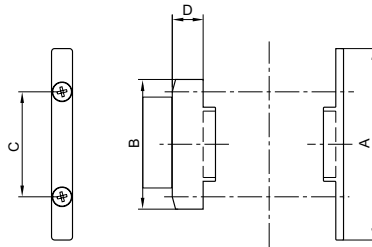

Series AS2
Accessories

Block assembly kit, Series AS2-MBR-...-W04

00119405

00127746

Part No.	A	B	C	D	L	M	Material	Weight [kg]		
R412006371	62	42	34	6	M3x53	19x1,8	Polyamide	0.01		
Scope of delivery incl. 2 mounting screws M3x53-4.8-A2R according to EN ISO 7046-1 (countersunk screw with type H X-slot), 1x O-ring										